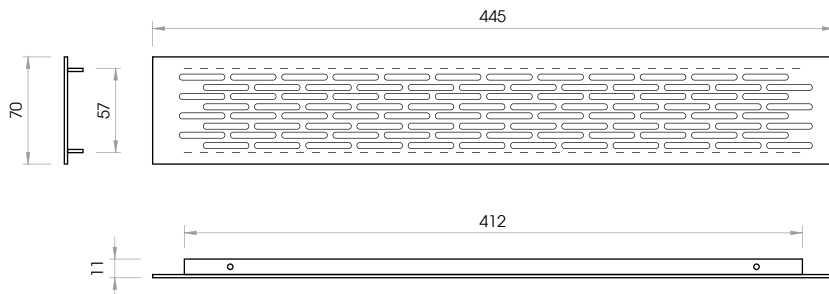

REJILLA PARA ZOCALO PLINTH VENTILATION GRILLE

ALUMINIO

Medidas de montaje: 412 x 57 x 11 mm
Mounting measures: 412 x 57 x 11 mm

Ref.	Descripción Description	Acabado Finished	
S7-A	Rejilla aireación zócalo Plinth ventilation grille	Plata mate Matt silver	20 ud
S7-B	Rejilla aireación zócalo Plinth ventilation grille	Blanco White	20 ud