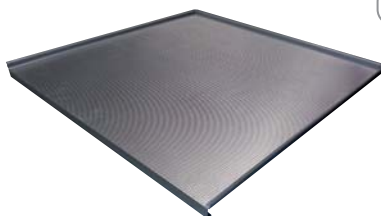

FONDO FREGADERO

UNDER SINK PROTECTOR

ALUMINIO

Acabado: plata cuadratino.
Finish: silver cuadratino.