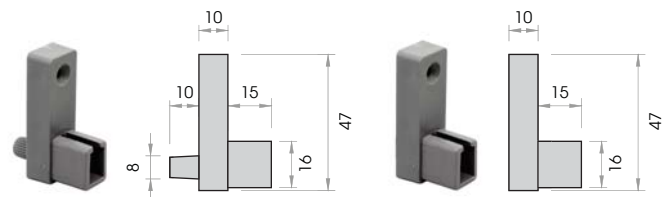

Ref.	Descripción Description	Acabado Finished	
Y6-450	Refuerzo de mueble, 450 mm Reinforcement for furniture structure, 450 mm	Plata mate Matt silver	25 set
Y6-500	Refuerzo de mueble, 500 mm Reinforcement for furniture structure, 500 mm	Plata mate Matt silver	25 set
Y6-600	Refuerzo de mueble, 600 mm Reinforcement for furniture structure, 600 mm	Plata mate Matt silver	25 set
Y6-700	Refuerzo de mueble, 700 mm Reinforcement for furniture structure, 700 mm	Plata mate Matt silver	25 set
Y6-800	Refuerzo de mueble, 800 mm Reinforcement for furniture structure, 800 mm	Plata mate Matt silver	25 set
Y6-900	Refuerzo de mueble, 900 mm Reinforcement for furniture structure, 900 mm	Plata mate Matt silver	25 set
Y6-1000	Refuerzo de mueble, 1000 mm Reinforcement for furniture structure, 1000 mm	Plata mate Matt silver	20 set
Y6-1200	Refuerzo de mueble, 1200 mm Reinforcement for furniture structure, 1200 mm	Plata mate Matt silver	20 set

Ref.	Descripción Description	Acabado Finished	
Y6-3000	Perfil refuerzo mueble, 3000mm Reinforcement for furniture structure, 3000mm	Plata mate Matt silver	25 tiras / strips

Ref.	Descripción Description	Acabado Finished	
Y6-TCT	Taco cuadrado perfil refuerzo con tetón Fitting for reinforcement with dowel	Gris Gray	2000 ud (100x20)
Y6-TST	Taco cuadrado perfil refuerzo de atornillar Fitting for reinforcement (screw)	Gris Gray	2000 ud (100x20)